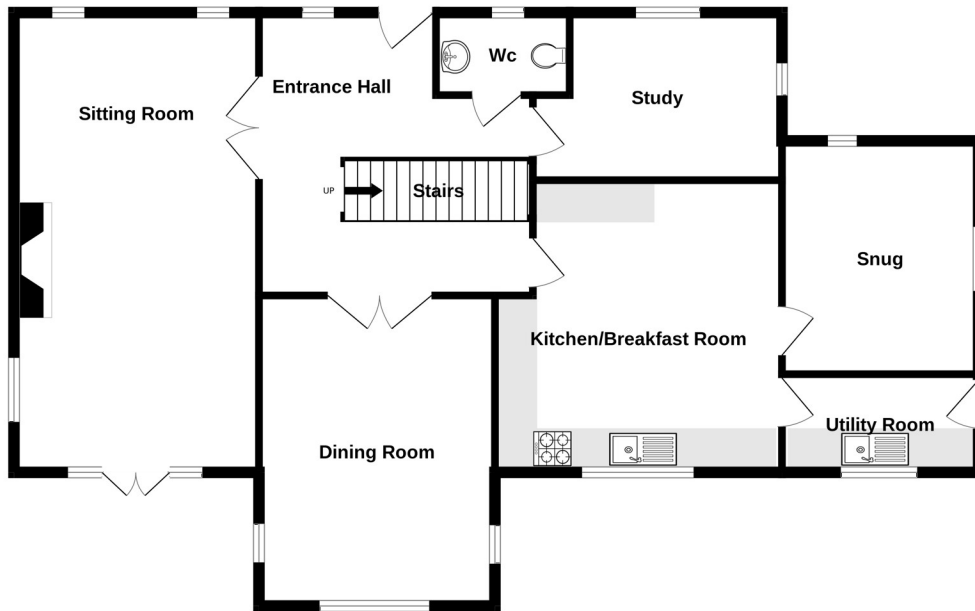

Ground Floor
1174 sq.ft. (109.0 sq.m.) approx.

1st Floor
920 sq.ft. (85.5 sq.m.) approx.

TOTAL FLOOR AREA : 2094 sq.ft. (194.5 sq.m.) approx.

Whilst every attempt has been made to ensure the accuracy of the floorplan contained here, measurements of doors, windows, rooms and any other items are approximate and no responsibility is taken for any error, omission or mis-statement. This plan is for illustrative purposes only and should be used as such by any prospective purchaser. The services, systems and appliances shown have not been tested and no guarantee as to their operability or efficiency can be given.