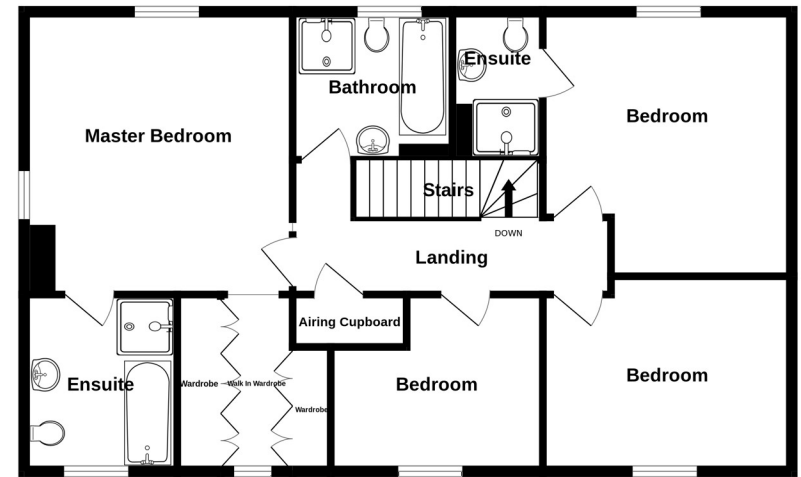

Ground Floor
1174 sq.ft. (109.0 sq.m.) approx.

1st Floor
920 sq.ft. (85.5 sq.m.) approx.

TOTAL FLOOR AREA : 2094 sq.ft. (194.5 sq.m.) approx.

Whilst every attempt has been made to ensure the accuracy of the floorplan contained here, measurements of doors, windows, rooms and any other items are approximate and no responsibility is taken for any error, omission or mis-statement. This plan is for illustrative purposes only and should be used as such by any prospective purchaser. The services, systems and appliances shown have not been tested and no guarantee as to their operability or efficiency can be given.